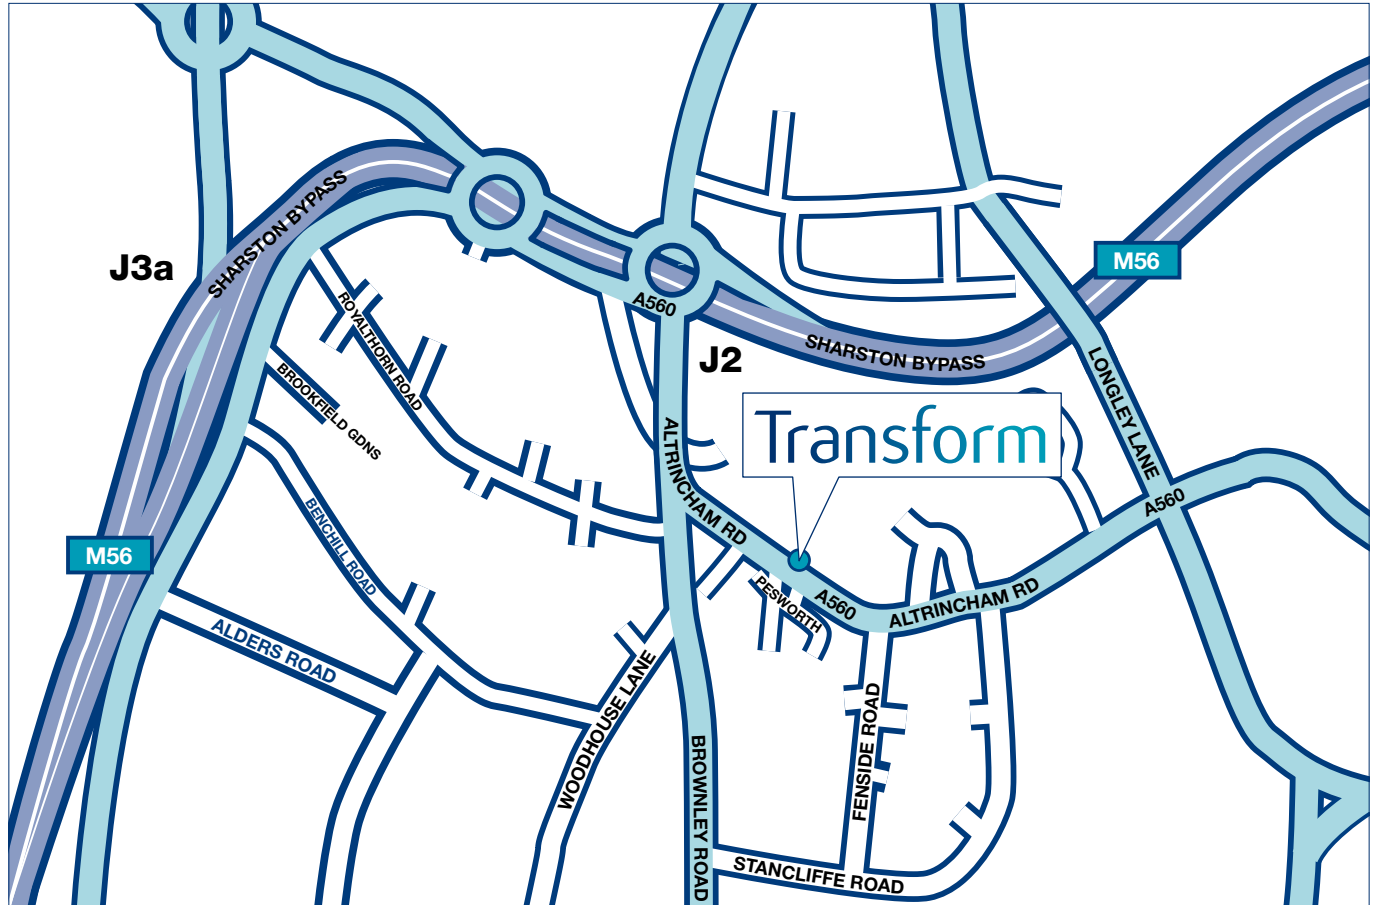

How to find our Manchester South Clinic

Abbey Pines Hospital, 192 Altrincham Road, Manchester M22 4RZ

Tel: 0161 495 2448

Fax: 0161 495 2401

By road

From M56 (Eastbound) – exit the motorway at Junction 3a, signposted A560. Turn right towards Gatley/Cheadle/Stockport. Continue across the first roundabout and at the second roundabout take the third exit, following signs for Gatley. Continue through the first set of traffic lights and at the second set turn left into Altrincham Road. Abbey Pines Hospital is about 200 yards along this road, on the left hand side.

From M60 (anti-clockwise) – exit the motorway at Junction 5, following the A5103 towards the M56 (signposted Airport/Chester). Depart at junction 3a, and follow the directions above.

From M60 (clockwise) – exit the motorway at Junction 4 and join the M56 (signposted Airport/Chester). Leave the M56 at Junction 2 and turn left at the top of the slip road onto the A560. Continue through the first set of traffic lights and at the second set turn left onto Altrincham Road. Abbey Pines Hospital is about 200 yards along this road on the left hand side.

Car parking

As you drive into the grounds you will find the visitor car park on the right hand side.

On arrival

You will be greeted at the main reception on arrival.

Comprehensive aftercare / Over 30 years' experience / Flexible finance